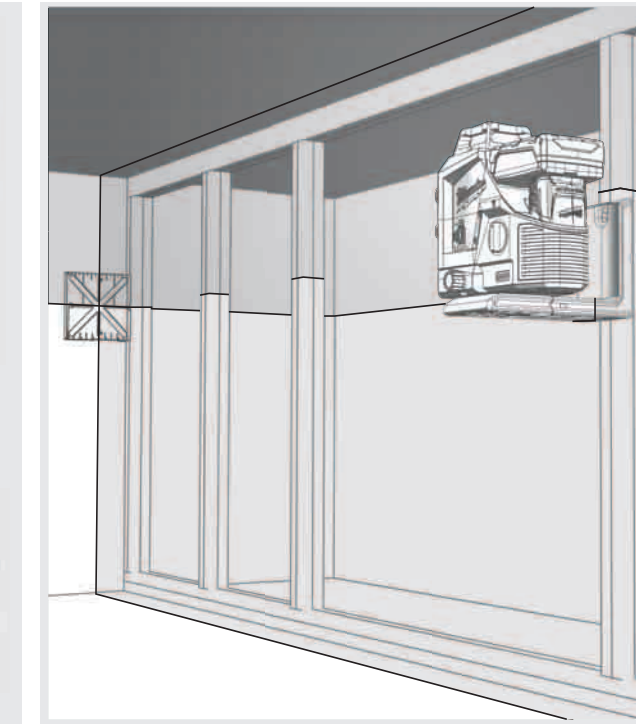

OVERVIEW

OVERVIEW

FUEL GAUGE

WALL MOUNT

TRIPOD

GREEN TARGET PLATE

TRACK CLIP

SELF-LEVELING MODE