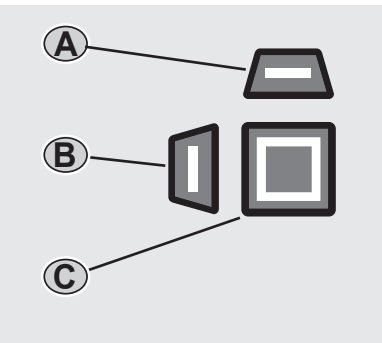

8 sec. 8 sec. 8 sec.

Slow flashing
Langsames Blinken:
Clignotement lent:
Lampeggiare lento:
Parpadeo lento:
Piscar lento:
Langzaam knipperen:
Blinker langsam:
langsom blinking:
Blinkar långsamt:
Hidas vilkkuminen:
Αναβοσβήνει αργά:
avaş yanan ışık:
pomalé blikání:
pomalé blikanie:

Powolne miganie:
Lassan villog:
počasno utripanje:
sporo treperenje:
Lēnā mirgošana
lētai mirksi:
Aeglāne vilkkimine:
Медленно мигаєт:
Бавно мигане:
Слiпiре лiгсaмt:
Бавно трепкaньє:
Повільне блимання:
ضوء وميض بطيء: