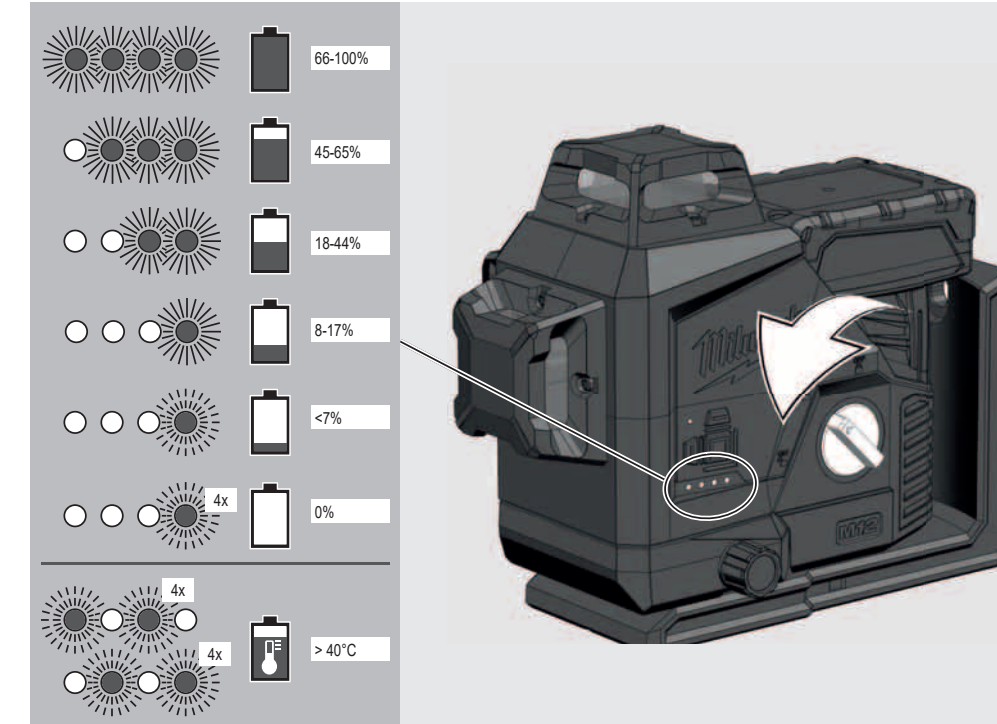

OVERVIEW

OVERVIEW

FUEL GAUGE

WALL MOUNT

TRIPOD

GREEN TARGET PLATE

TRACK CLIP

SELF-LEVELING MODE