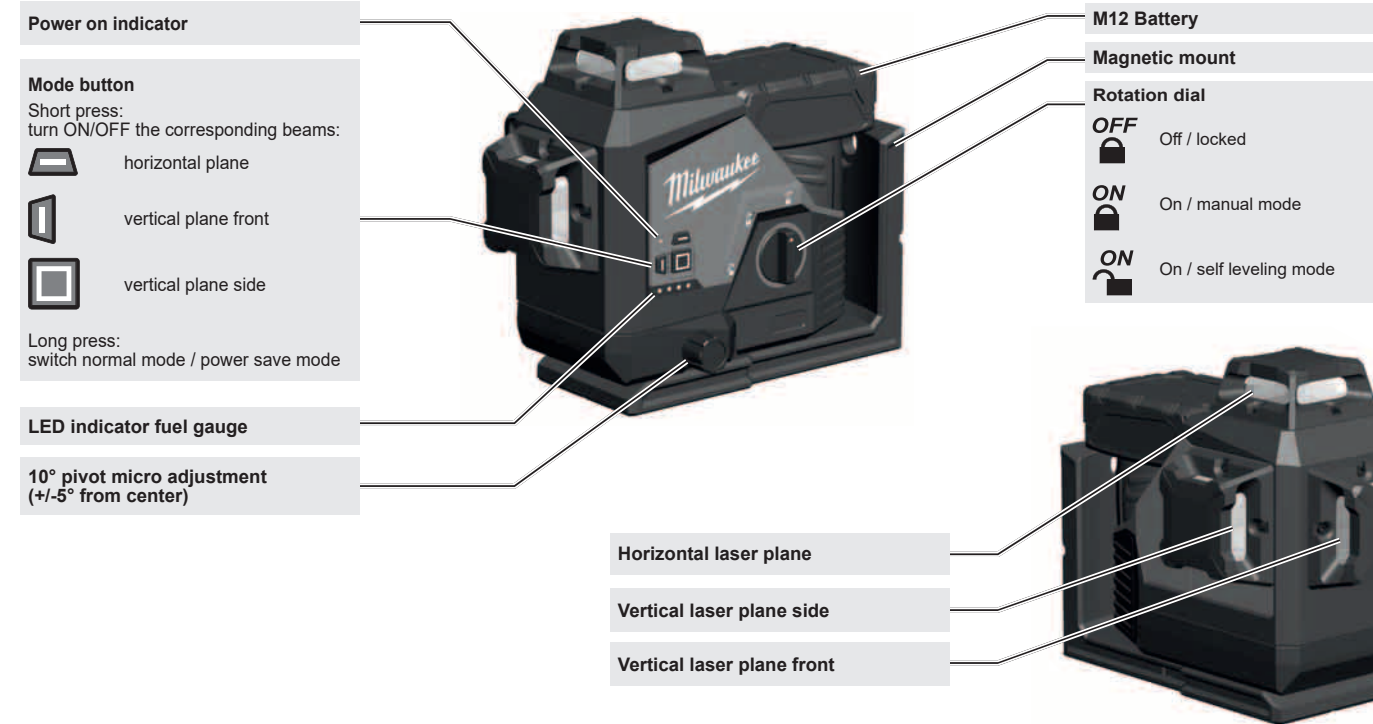

OVERVIEW

OVERVIEW

FUEL GAUGE

WALL MOUNT

TRIPOD

GREEN TARGET PLATE

TRACK CLIP

SELF-LEVELING MODE