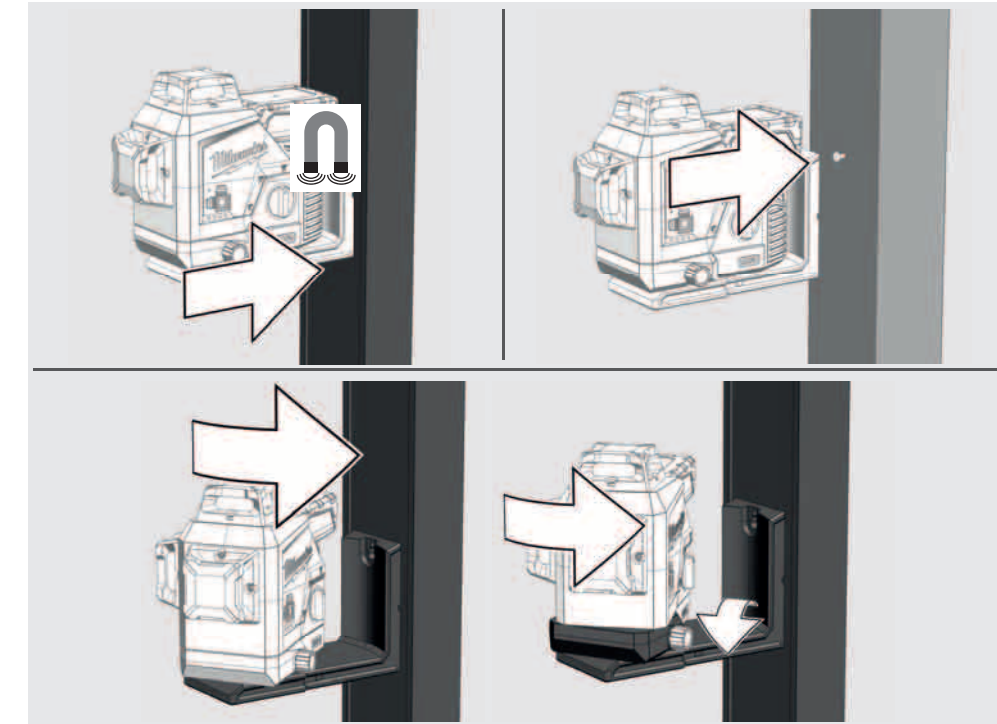

OVERVIEW

OVERVIEW

FUEL GAUGE

WALL MOUNT

TRIPOD

GREEN TARGET PLATE

TRACK CLIP

SELF-LEVELING MODE