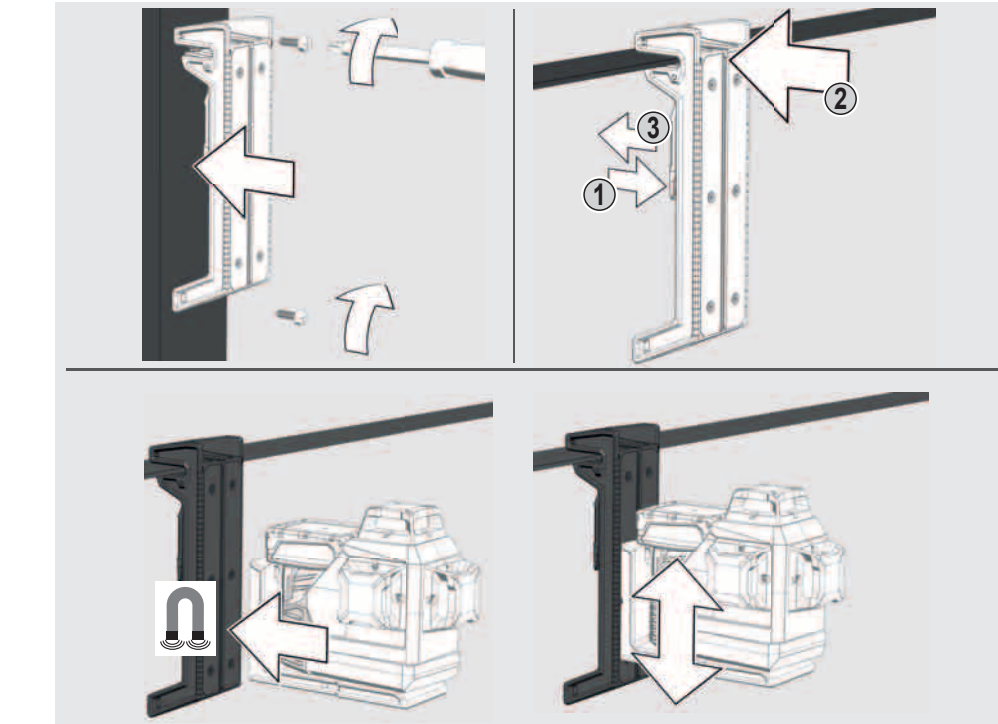

OVERVIEW

OVERVIEW

FUEL GAUGE

WALL MOUNT

TRIPOD

GREEN TARGET PLATE

TRACK CLIP

SELF-LEVELING MODE