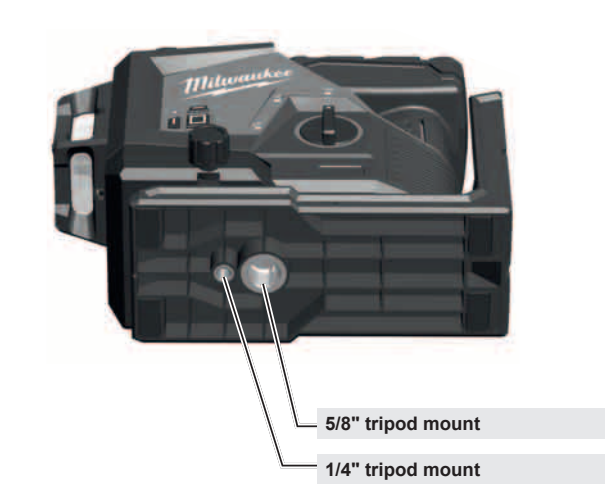

OVERVIEW

OVERVIEW

FUEL GAUGE

WALL MOUNT

TRIPOD

GREEN TARGET PLATE

TRACK CLIP

SELF-LEVELING MODE