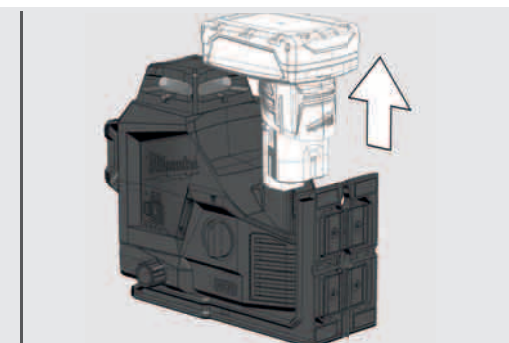

8 sec. 8 sec. 8 sec.

Slow flashing
Langsames Blinken:
Clignotement lent:
Lampeggiare lento:
Parpadeo lento:
Piscar lento:
Langzaam knipperen:
Blinker langsam:
langsom blinking:
Blinkar långsamt:
Hidas vilkkuminen:
Αναβοσβήνει αργά:
avaş yanan ışık:
pomalé blikání:
pomalé blikanie:

Powolne miganie:
Lassan villog:
počasno utripanje:
sporo treperenje:
Lēnā mirgošana
lētai mirksi:
Aeglāne vilkkimine:
Медленно мигаєт:
Бавно мигане:
Слiпiре лiгсaмt:
Бавно трепкaньє:
Повільне блимання:
ضوء وميض بطيء: