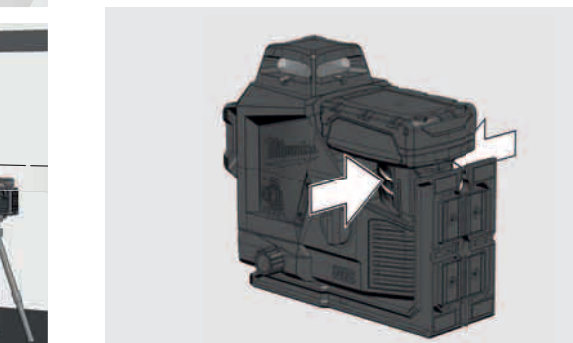

8 sec. 8 sec. 8 sec.

Slow flashing
Langsames Blinken:
Clignotement lent:
Lampeggiare lento:
Parpadeo lento:
Piscar lento:
Langzaam knipperen:
Blinker langsam:
langsom blinking:
Blinkar långsamt:
Hidas vilkkuminen:
Αναβοσβήνει αργά:
avaş yanan ışık:
pomalé blikání:
pomalé blikanie:

Powolne miganie:
Lassan villog:
počasno utripanje:
sporo treperenje:
Lēnā mirgošana
lētai mirksi:
Aeglāne vilkkimine:
Медленно мигаєт:
Бавно мигане:
Слiпiре лiгсaмt:
Бавно трепкaньє:
Повільне блимання:
ضوء وميض بطيء: