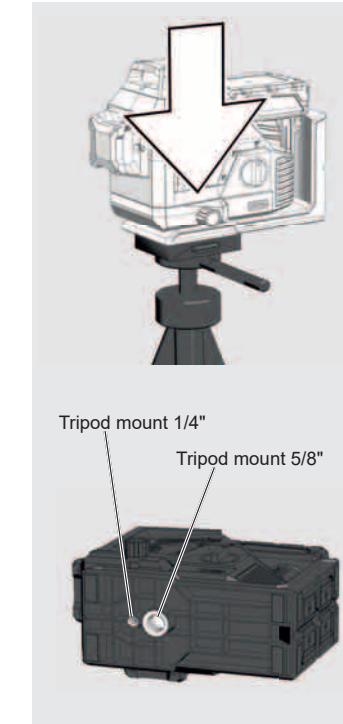

OVERVIEW

OVERVIEW

FUEL GAUGE

WALL MOUNT

TRIPOD

GREEN TARGET PLATE

TRACK CLIP

SELF-LEVELING MODE