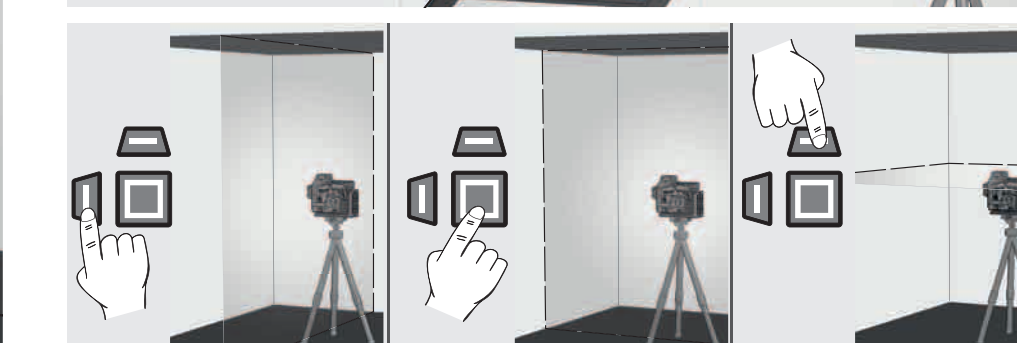

8 sec. 8 sec. 8 sec.

Slow flashing
Langsames Blinken:
Clignotement lent:
Lampeggiare lento:
Parpadeo lento:
Piscar lento:
Langzaam knipperen:
Blinker langsam:
langsom blinking:
Blinkar långsamt:
Hidas vilkkuminen:
Αναβοσβήνει αργά:
avaş yanan ışık:
pomalé blikání:
pomalé blikanie:

Powolne miganie:
Lassan villog:
počasno utripanje:
sporo treperenje:
Lēnā mirgošana
lētai mirksi:
Aeglāne vilkkimine:
Медленно мигаєт:
Бавно мигане:
Слiпiре лiгсaмt:
Бавно трепкaньє:
Повільне блимання:
ضوء وميض بطيء: