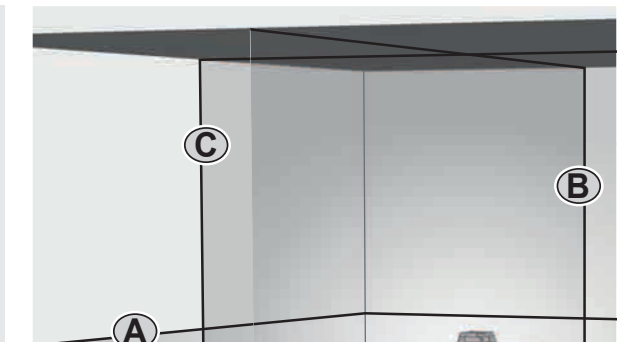

8 sec. 8 sec. 8 sec.

Slow flashing
Langsames Blinken:
Clignotement lent:
Lampeggiare lento:
Parpadeo lento:
Piscar lento:
Langzaam knipperen:
Blinker langsam:
langsom blinking:
Blinkar långsamt:
Hidas vilkkuminen:
Αναβοσβήνει αργά:
avaş yanan ışık:
pomalé blikání:
pomalé blikanie:

Powolne miganie:
Lassan villog:
počasno utripanje:
sporo treperenje:
Lēnā mirgošana
lētai mirksi:
Aeglāne vilkkimine:
Медленно мигаєт:
Бавно мигане:
Слiпiре лiгсaмt:
Бавно трепкaньє:
Повільне блимання:
ضوء وميض بطيء: