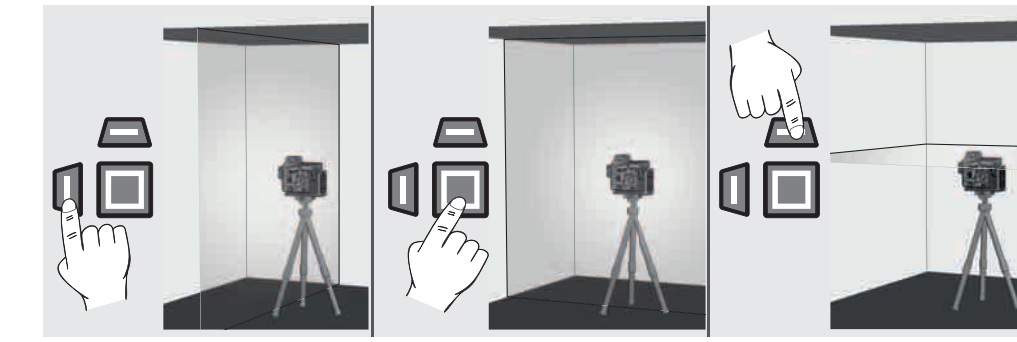

8 sec. 8 sec. 8 sec.

Slow flashing
Langsames Blinken:
Clignotement lent:
Lampeggiare lento:
Parpadeo lento:
Piscar lento:
Langzaam knipperen:
Blinker langsam:
langsom blinking:
Blinkar långsamt:
Hidas vilkkuminen:
Αναβοσβήνει αργά:
avaş yanan ışık:
pomalé blikání:
pomalé blikanie:

Powolne miganie:
Lassan villog:
počasno utripanje:
sporo treperenje:
Lēnā mirgošana
lētai mirksi:
Aeglāne vilkkimine:
Медленно мигаєт:
Бавно мигане:
Слiпiре лiгсaмt:
Бавно трепкaньє:
Повільне блимання:
ضوء وميض بطيء: